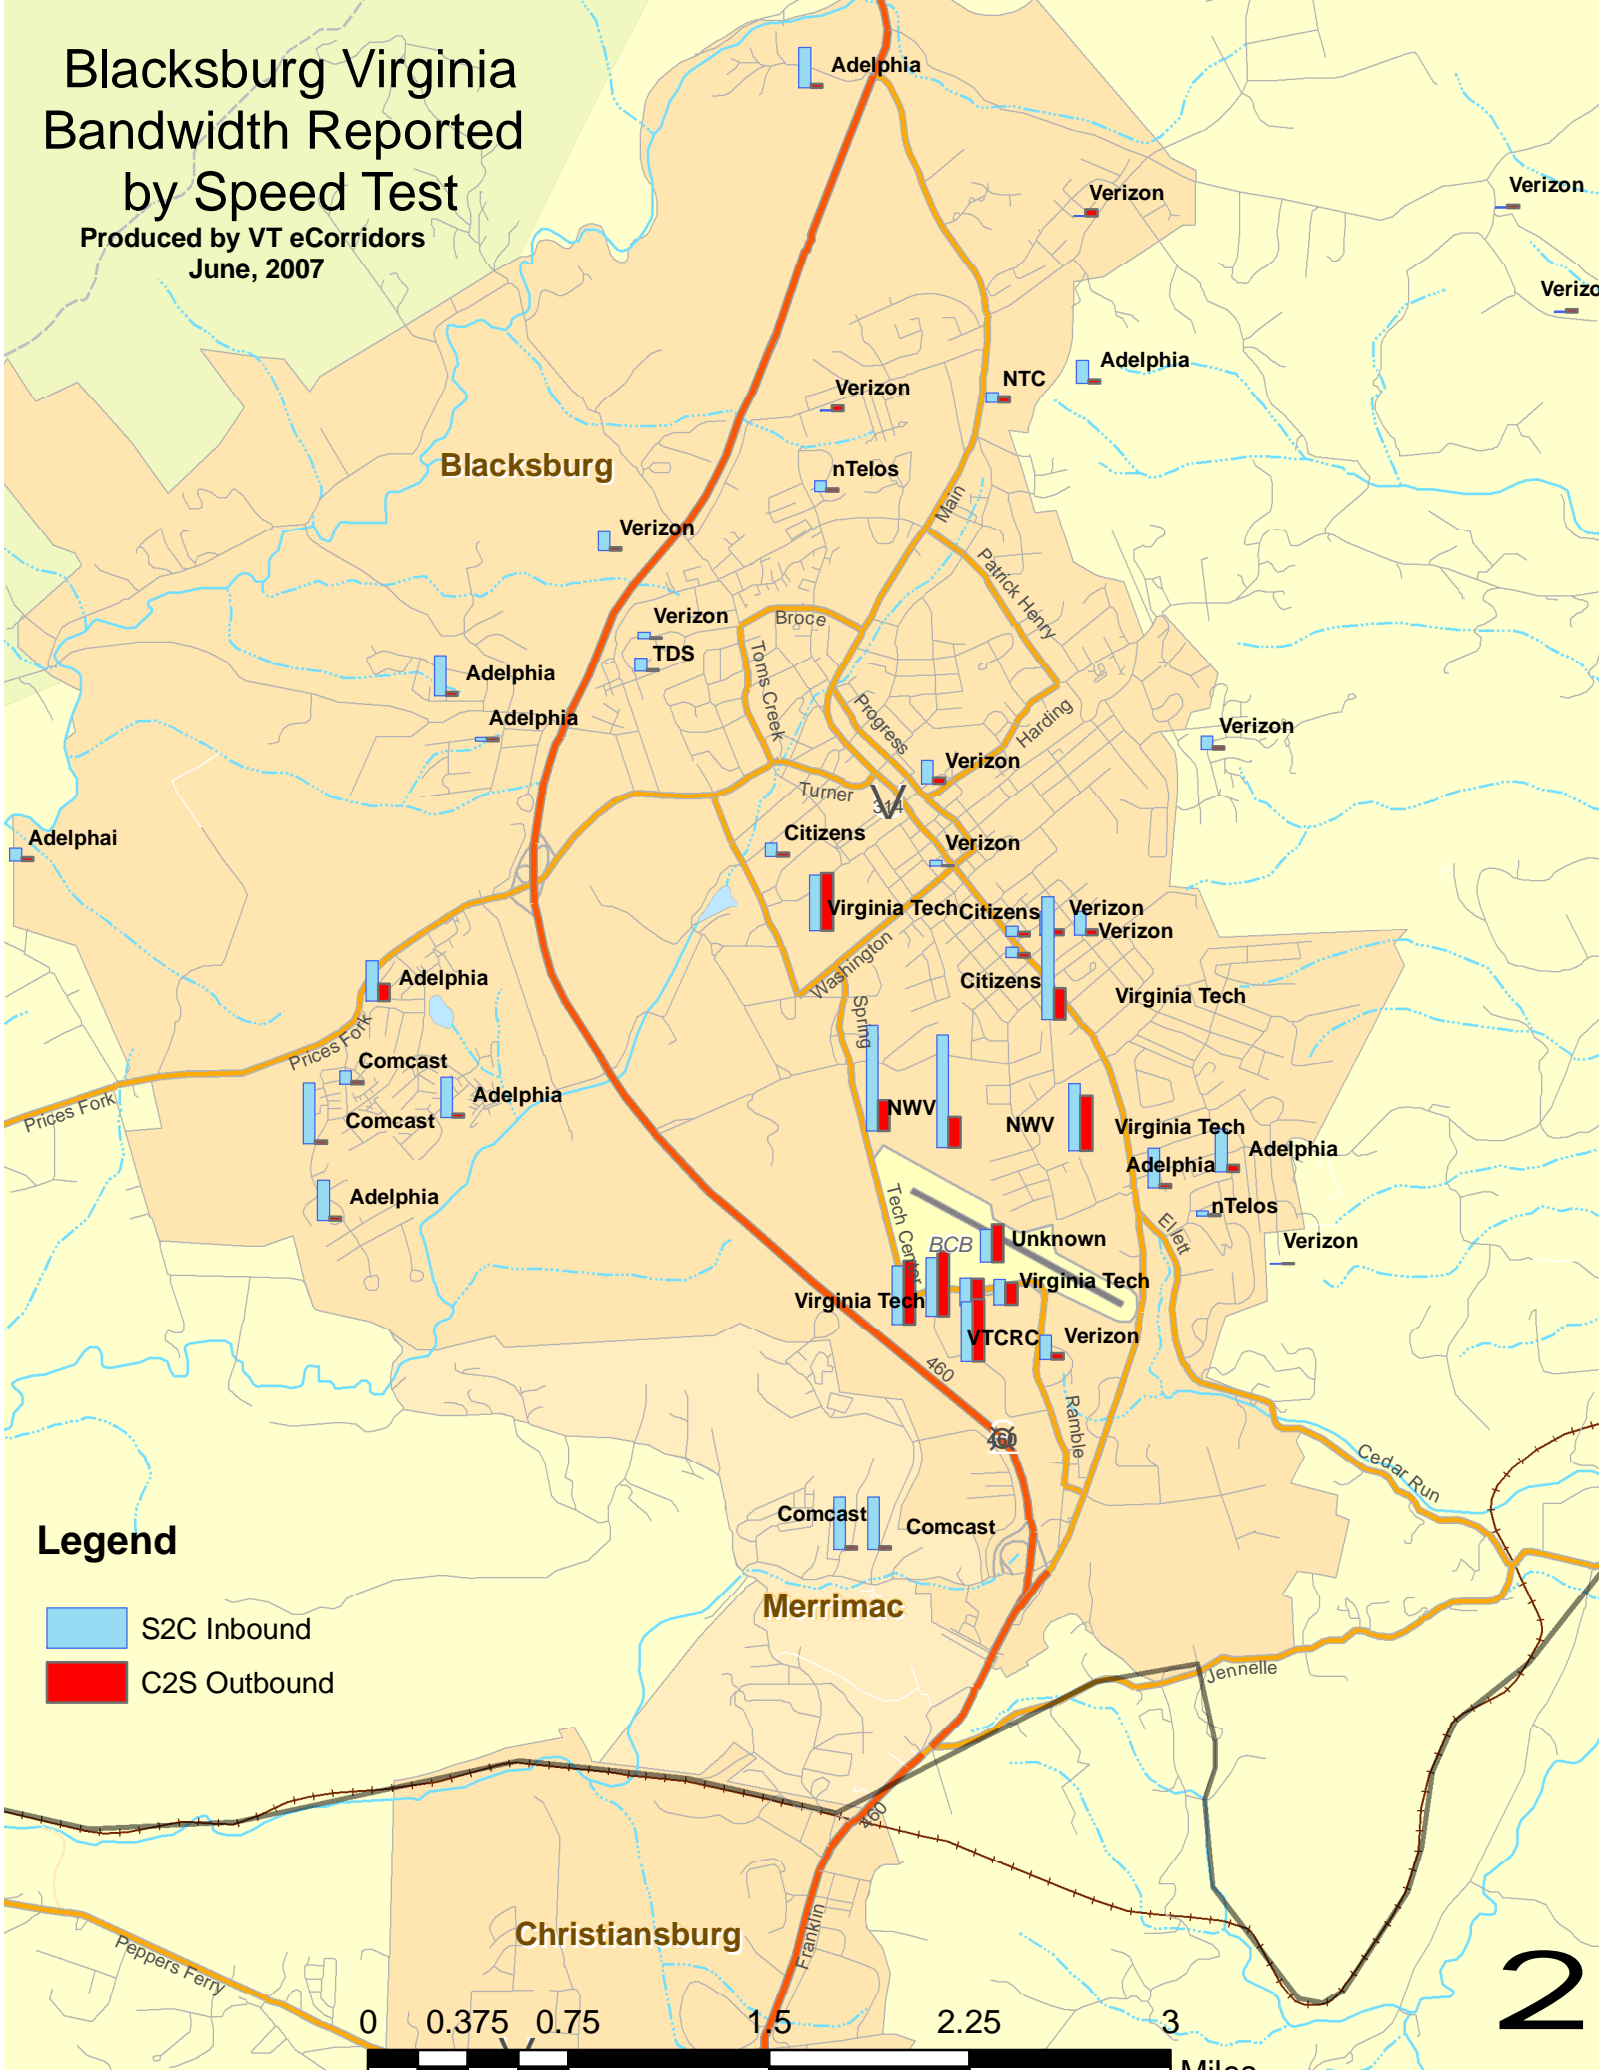

Blacksburg Virginia Bandwidth Reported by Speed Test

Produced by VT eCorridors
June, 2007

Legend

-  S2C Inbound
-  C2S Outbound